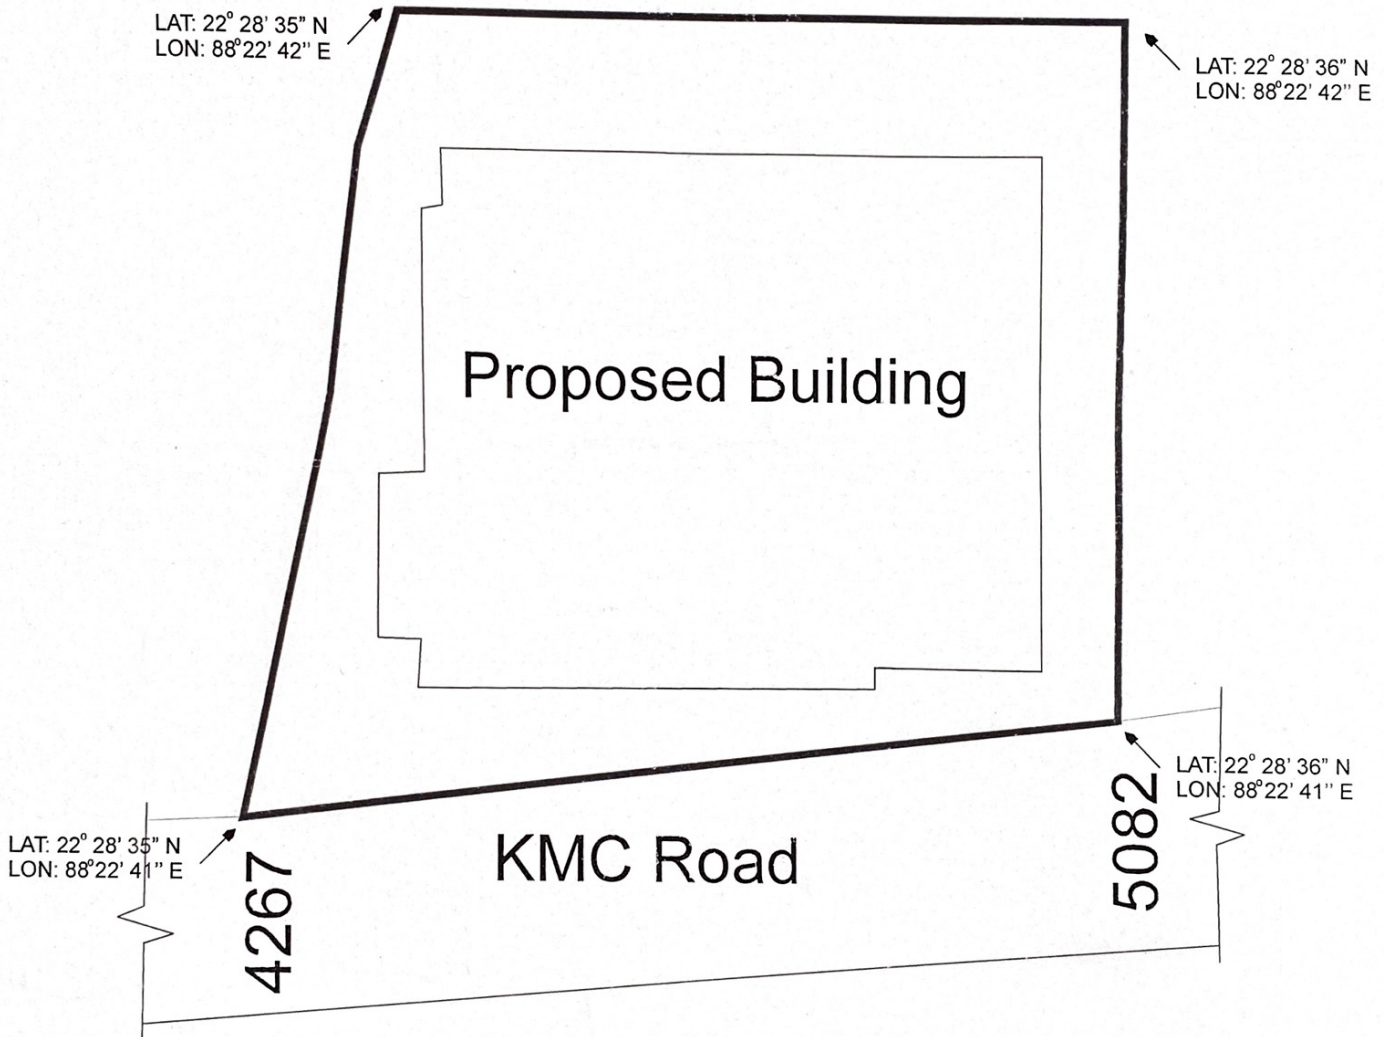

Ref No.:

Date 14.08.2023

Location Plan

M/S D H CONSTRUCTION

debasish maity

Partner

Rabindra Nath Ghosh

RABINDRA NATH GHOSH
LBS CI-1, NO-1038
THE KOLKATA MUNICIPAL CORPORATION